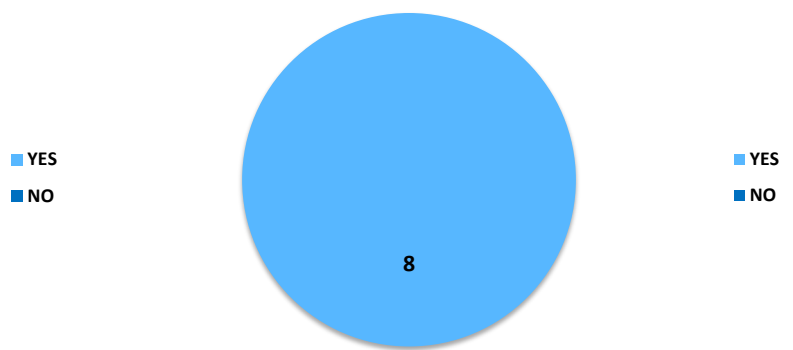

Premium SLA - CORE (Cluster)

Accessed Intra Cluster School Competition Support

Inter School Cluster Competition & Festivals Attended

Engaged with Cluster PE Co-ordinator Meetings

Accessed Cluster PE Specialist Support

The above (top left) shows the number of schools that accessed the 'Intra School Competition Support'. Please note **your school DID** access this support.

The above (top right) indicates the number of inter school competitions/festivals your school has attended.