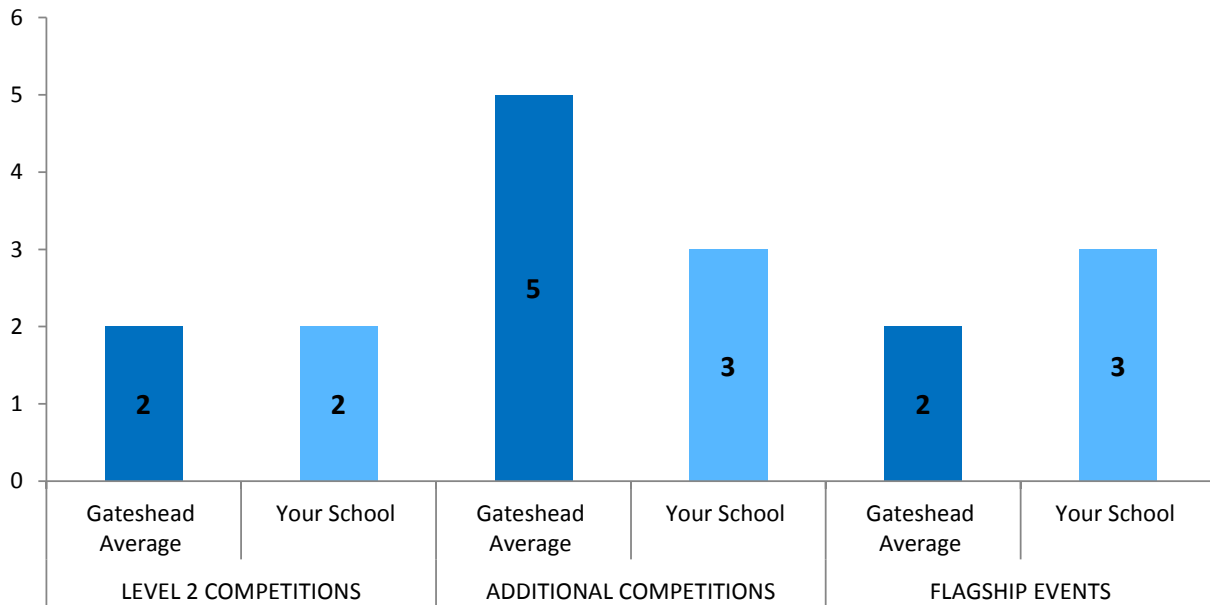

Gateshead School Sport Partnership Annual Report

Competition

Competitive Opportunites Attended

The chart above indicates the number of competitions/festivals your school has attended.

You also had access to the following:

- Support (administration, resources and advice) in the delivery of Intra-School Competition
- Intra School Virtual Leagues (online web resource)

Coaching

Accessed FREE block of coaching

Total number of Coaching hours accessed

The above (left) shows the percentage of schools that accessed their FREE block of coaching. Please note **your school DID** access their free block. Also shown above (right) is the total number of coaching hours **your school** accessed via Gateshead SSP.