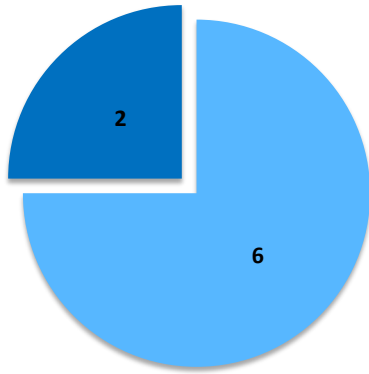

Premium SLA - CORE (Cluster)

Accessed Intra Cluster School Competition Support