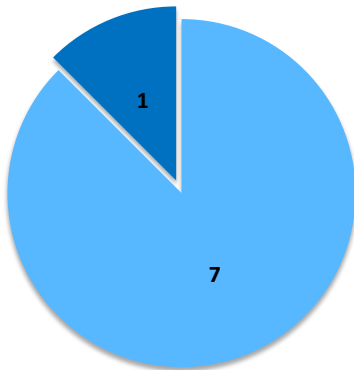

Premium SLA - CORE (Cluster)

Accessed Intra Cluster School Competition Support

Inter School Cluster Competition & Festivals Attended

Engaged with Cluster PE Co-ordinator Meetings

Accessed Cluster PE Specialist Support

The above (top left) shows the number of schools that accessed the 'Intra School Competition Support'. Please note **your school DID** access this support.

The above (top right) indicates the number of inter school competitions/festivals your school has attended.