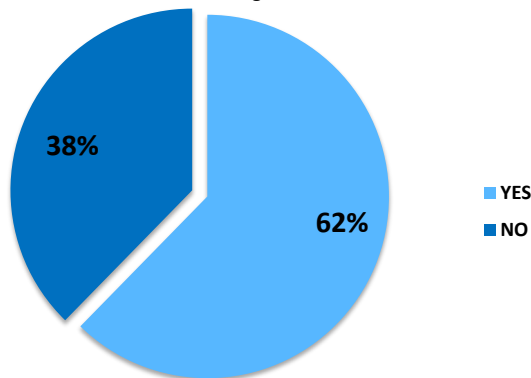

Coaching

Accessed FREE block of coaching