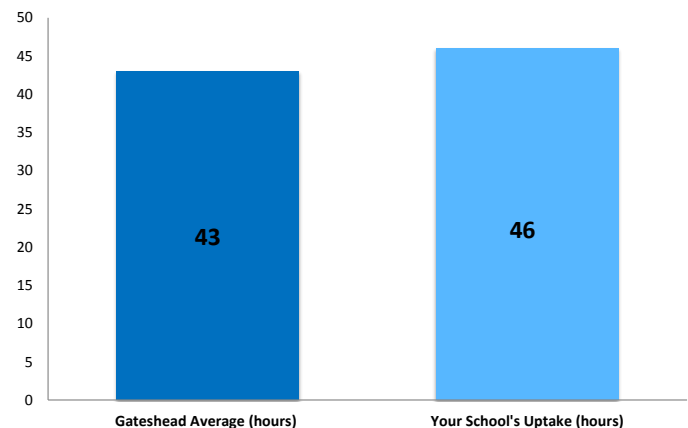

Gateshead School Sport Partnership Annual Report

Competition

Competitive Opportunites Attended

The chart above indicates the number of competitions/festivals your school has attended.

You also had access to the following:

The above (left) shows the percentage of schools that accessed their FREE block of coaching. Please note **your school DID** access their free block. Also shown above (right) is the total number of coaching hours **your school** accessed via Gateshead SSP.